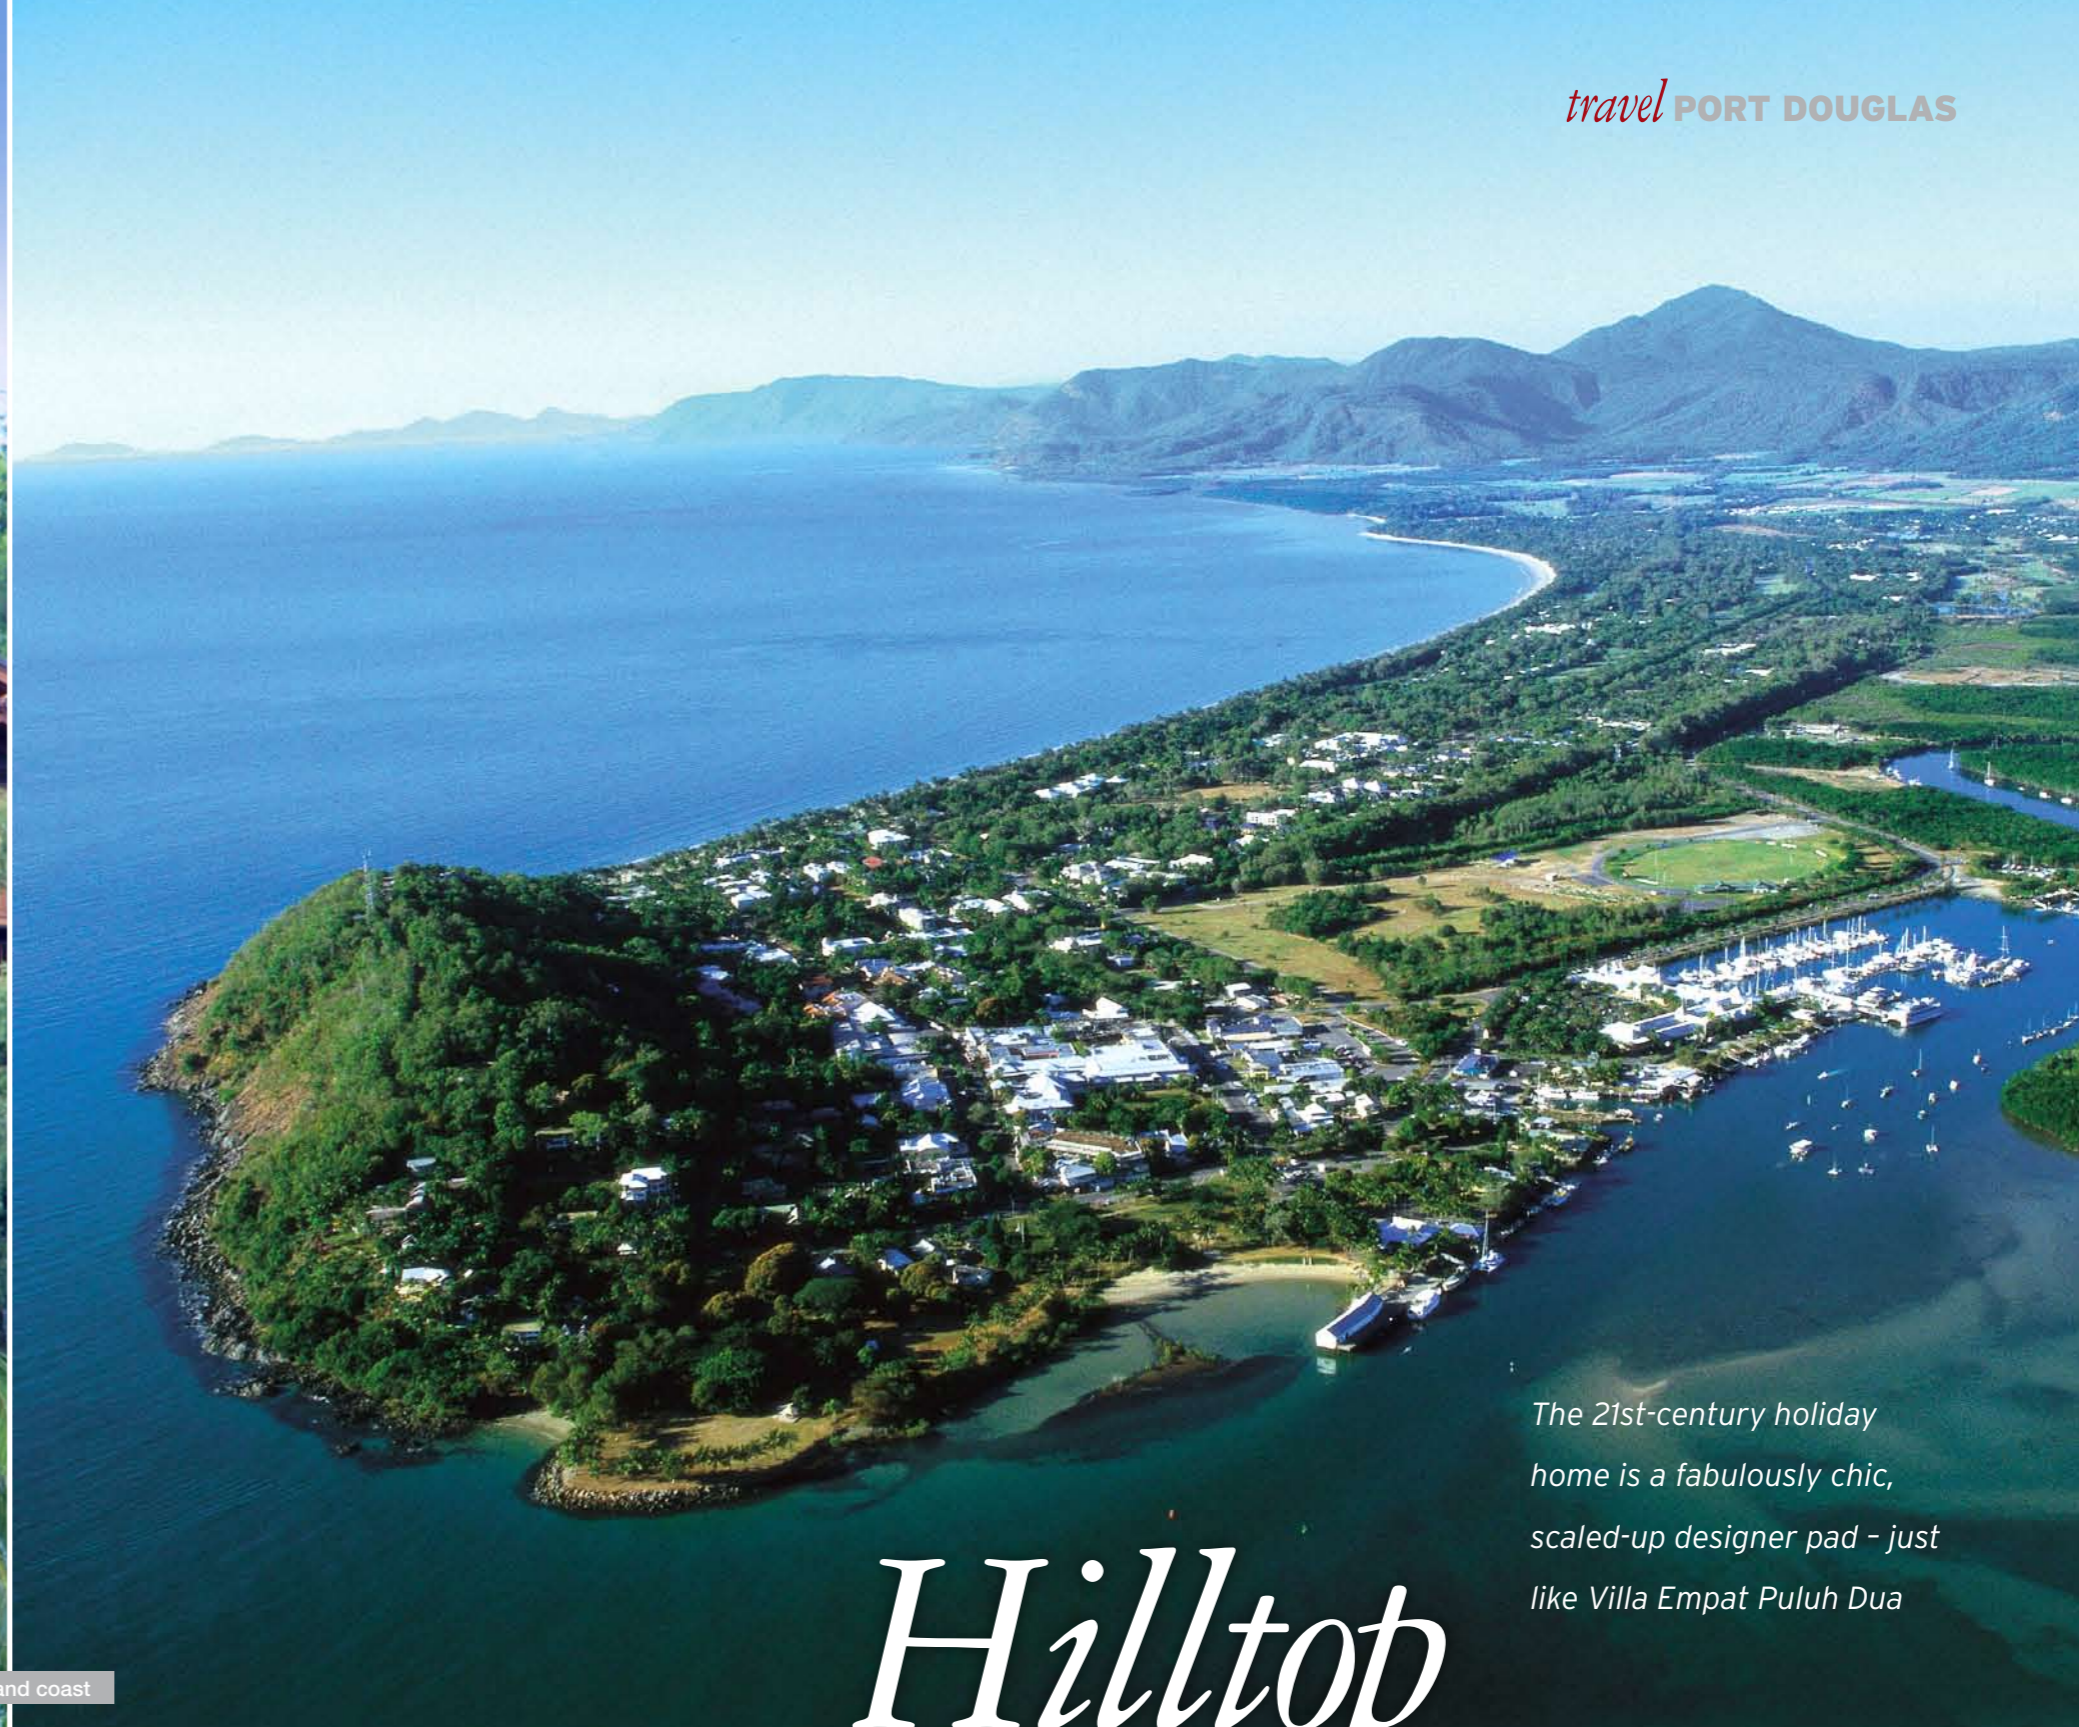

Above: Villa Empat Puluh Dua is set over a series of terraces surrounded by lush greenery

Right: Tropical Port Douglas on the northern Queensland coast

The 21st-century holiday home is a fabulously chic, scaled-up designer pad - just like Villa Empat Puluh Dua

Hilltop HIDEOUT